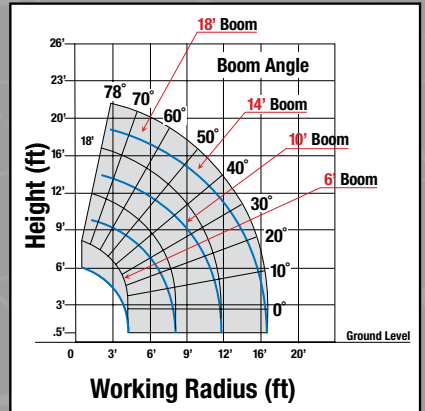

23" wide

when compacted in travel mode

Fits in a **STANDARD
ELEVATOR**

U-WAVE
Wireless Radio
Remote Control

22ft
Tip Height
1,990lbs
Capacity

**Battery
Powered**

110V Charging System

zero
emissions

WORKING RADIUS

LOAD CHART

Lifting capacity varies depending on outrigger configuration, boom length and angle.

BOOM SECTION 1 EXTENDED								
Working Radius (ft.)	3	3.5	4	4.5	4.62			
Outriggers Maximum (lbs.)	1,990	1,990	1,990	1,990	1,990			
Outriggers Minimum (lbs.)	1,760	1,760	1,620	1,470	1,430			
BOOM SECTION 1 + 2 EXTENDED								
Working Radius (ft.)	3	3.5	4	4.5	7	8	8.82	
Outriggers Maximum (lbs.)	1,990	1,990	1,990	1,990	1,660	1,460	1,270	
Outriggers Minimum (lbs.)	1,760	1,760	1,450	1,300	800	650	500	
BOOM SECTION 1 + 2 + 3 EXTENDED								
Working Radius (ft.)	3	6	6.5	8	9	10	11	12.89
Outriggers Maximum (lbs.)	1,870	1,860	1,670	1,470	1,300	1,150	950	700
Outriggers Minimum (lbs.)	1,100	1,080	800	650	500	400	340	250
BOOM SECTION 1 + 2 + 3 + 4 EXTENDED								
Working Radius (ft.)	8	9	10	11	12	14	16	16.96
Outriggers Maximum (lbs.)	1,450	1,300	1,140	980	840	650	500	440
Outriggers Minimum (lbs.)	750	520	390	340	280	200	150	140